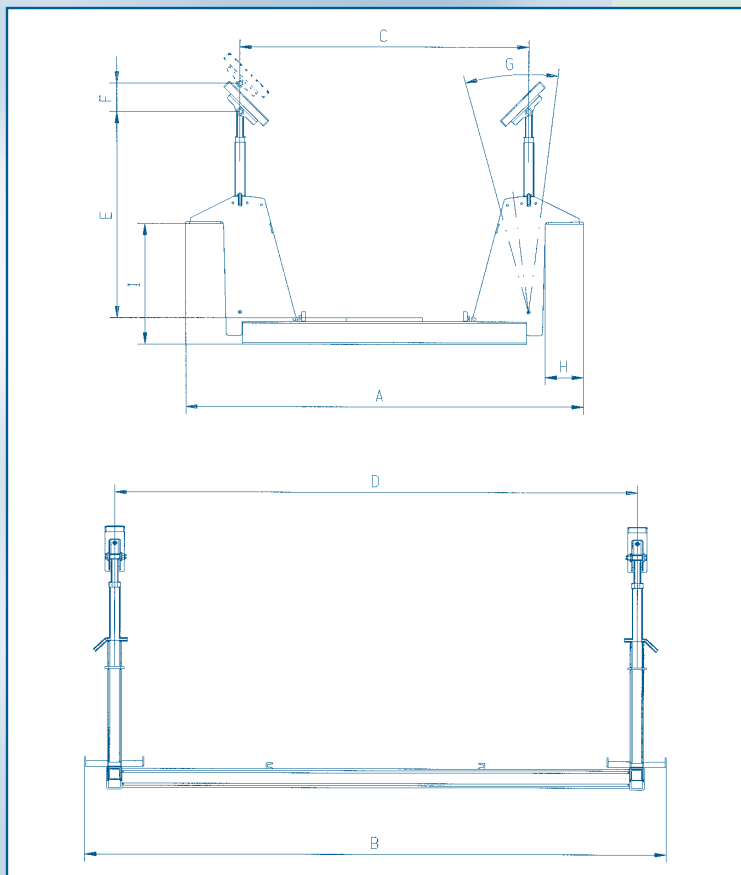

UPON REQUEST, VERMEER-HOLLAND CAN MANUFACTURE Y-FRAMES TO CUSTOMER REQUIREMENTS. THE Y-FRAMES CAN CARRY A WIDE RANGE OF YACHTS BECAUSE OF THE LARGE VERTICAL, HORIZONTAL AND WIDTH ADJUSTMENT. THE HEIGHT CAN BE ADJUSTED IN TWO STAGES; LARGE-TOOTHED BY MEANS OF PIN-HOLE ADJUSTMENT AND FINE BY MEANS OF A SPINDLE. THE STABILISERS ARE EQUIPPED WITH SOFT WHITE RUBBER PADS TO ACHIEVE A SAFE SUPPORT OF THE SHIP AND TO AVOID DAMAGE TO THE SHIP. A KEY FEATURE OF THE VERMEER Y-FRAMES IS THE ABILITY TO STACK THE FRAMES UP TO 10 PIECES. THIS SAVES A LOT OF SPACE IN THE SUMMER.

	2,5 tons frame (mm)	5 up to 20 tons frames (mm)	
A	Total width	1600	2100
B	Total length	2665	3065
C	Width stabilisers (centre to centre)	1025	1525
D	Axial length stabilisers (centre to centre)	2350	2750
E	Height stabilisers (Min.)	935*	935*
F	Adjustable height stabilisers	300	300
G	Angle adjustment stabilisers	22,5°	22,5°
H	Width cradle supports	180	180
I	Free height for Yacht-Cradle	635	635

\* Measured from the top of the base frame

\*\* The stabiliser frames are welded on the base frames for the 20 tons version.

\*\*\* separate frame extends the width of the 2,5 tons frame to 2100 mm

Your dealer: